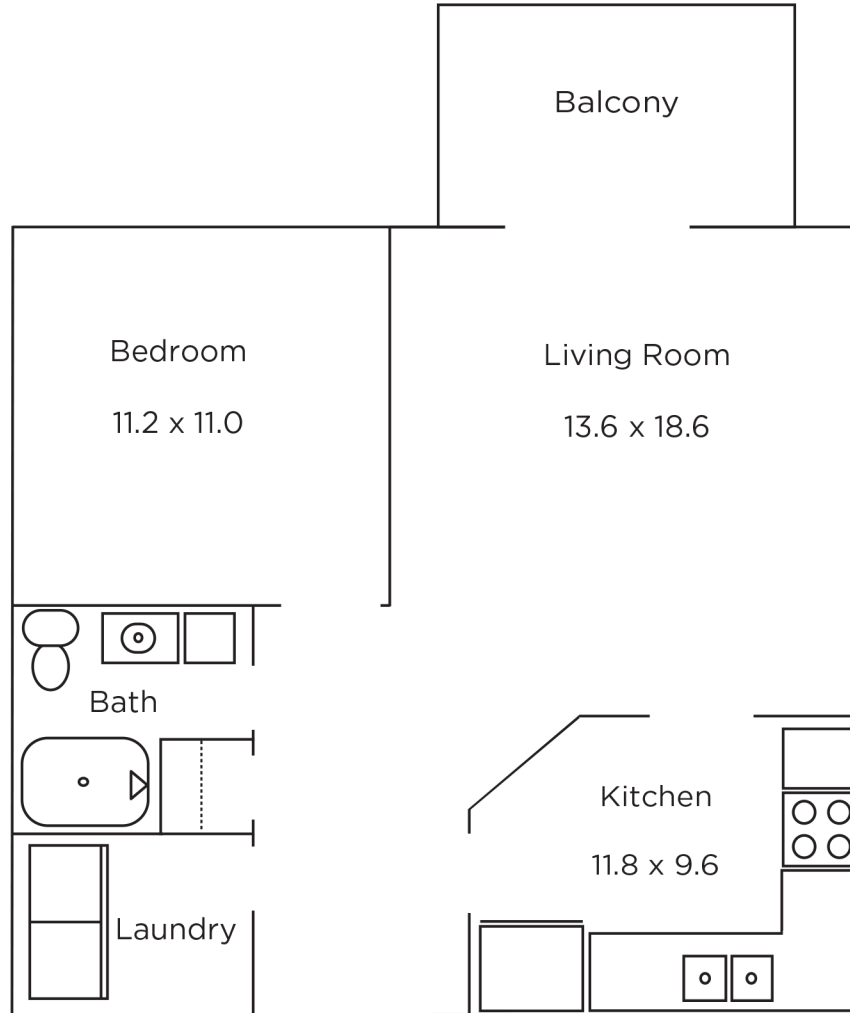

# Saint Therese

OXBOW LAKE

**BASS LAKE**

MONTHLY BASE RENT: \_\_\_\_\_

**750 SQUARE FEET**