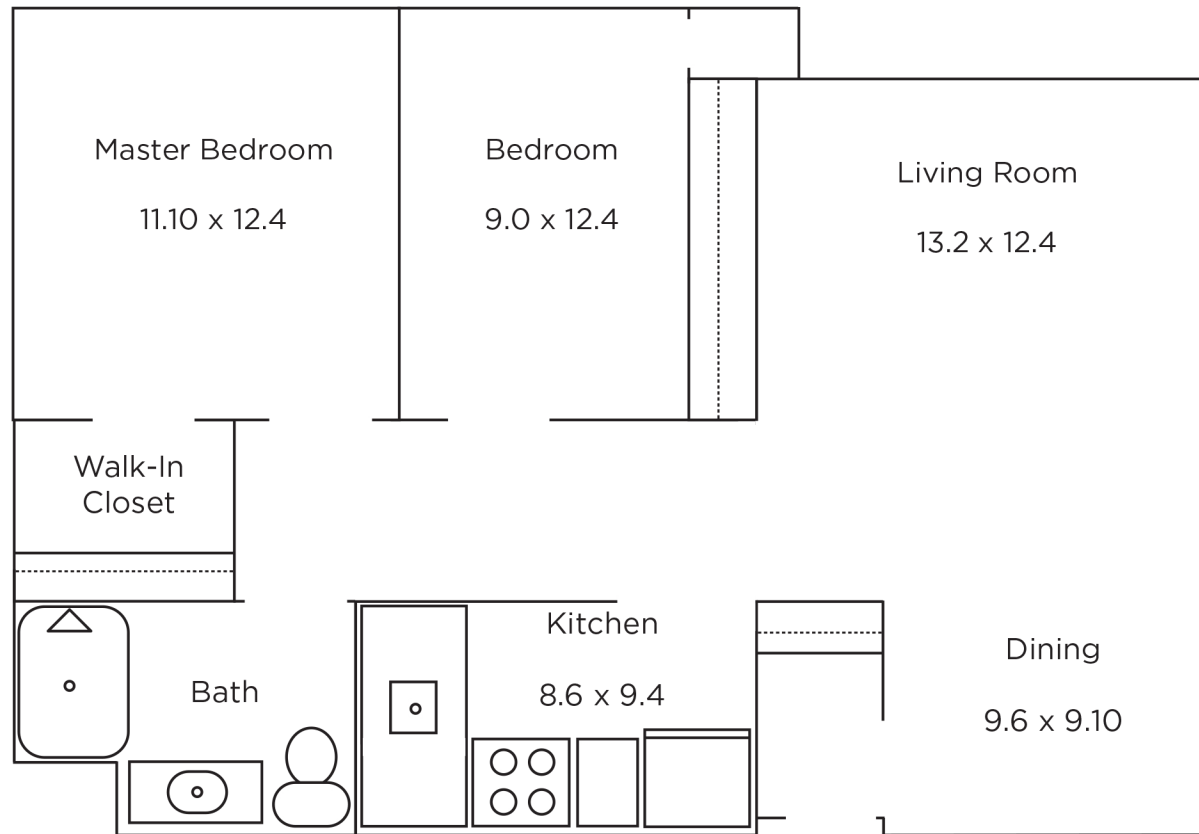

# Saint Therese

OXBOW LAKE

**HYLAND**

MONTHLY BASE RENT: \_\_\_\_\_

925 SQUARE FEET