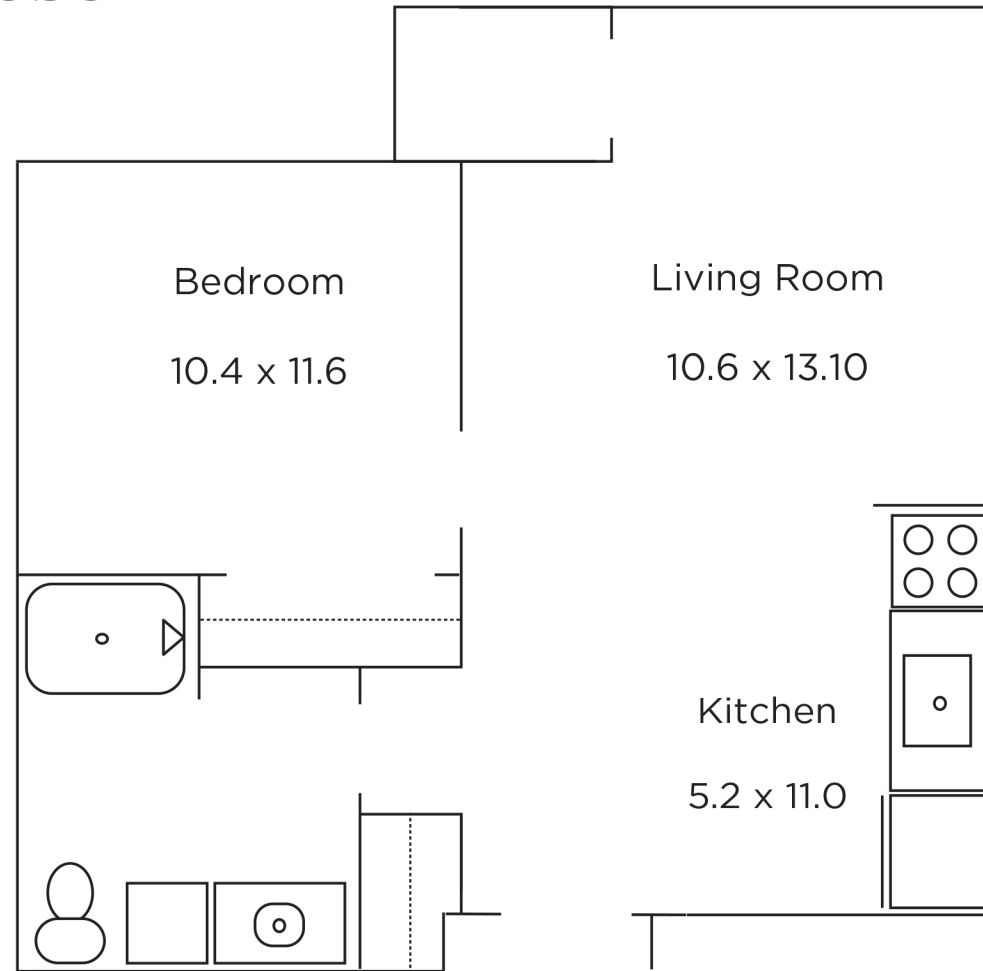

Saint Therese

OXBOW LAKE

ELM CREEK

MONTHLY BASE RENT: _____

515 SQUARE FEET